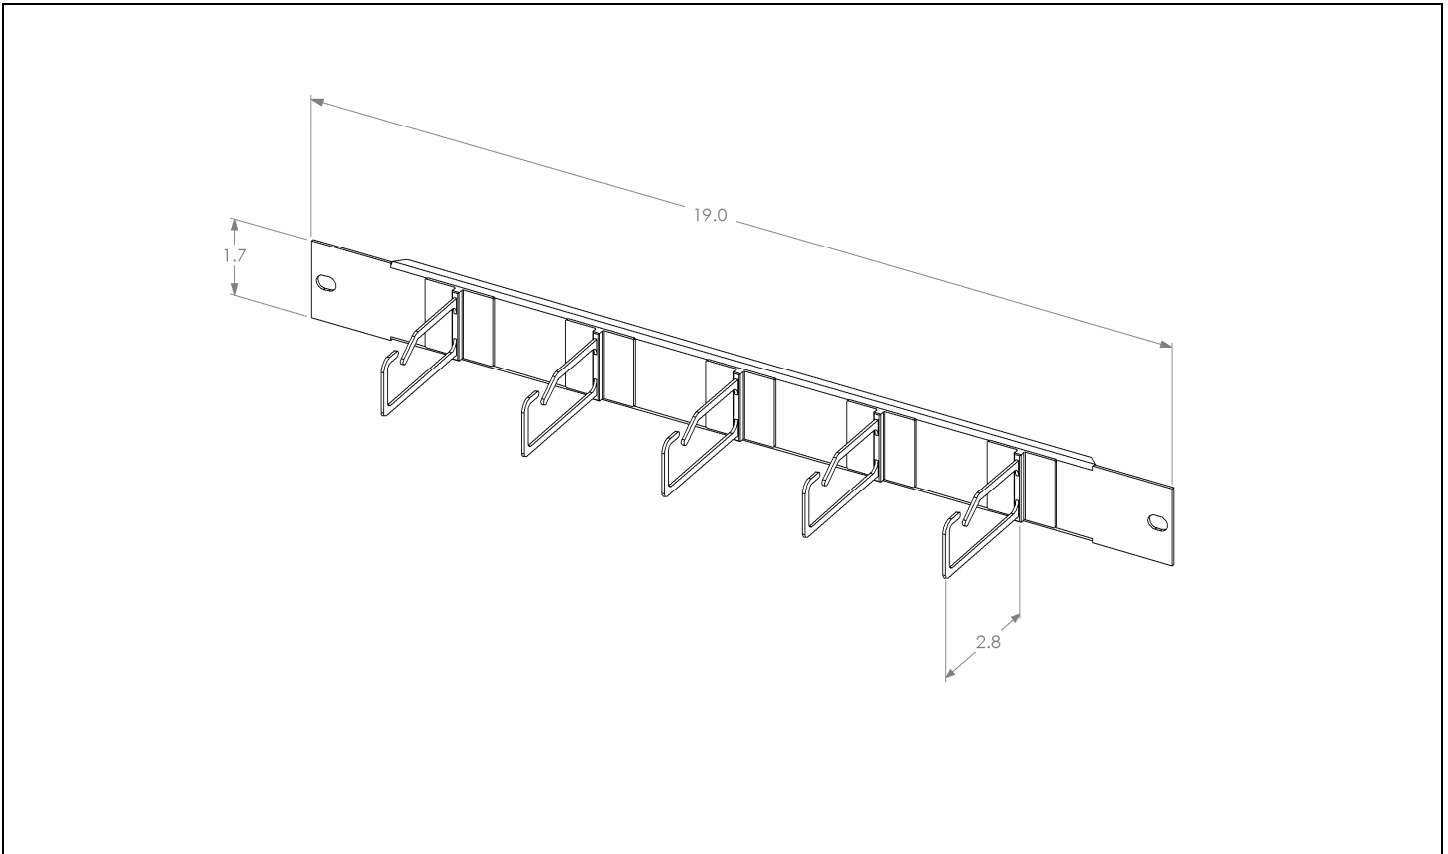

CM-19-1U

PN 80750

A 19" X 1U rack mount cable management unit

CM-19-1U

PN 80750

## A 19" X 1U rack mount cable management unit

### PRODUCT SPECIFICATIONS

- CM-19-1U is a 19" 1U cable management detail that is designed to help organize the jumper cables that route from the patch panels to the data network switch or other equipment.
- Use with our optional WM19-12-4U 19" wall mount bracket and WRS18-10 wire rack shelf. Install all of your peripheral devices such as modems, routers, etc. in the adjacent WRS18-10 wire rack shelf; and your network data switch, 24 port network patch panel, and cable management detail in the WM19-12-4U to create a totally organized data / telecom center. All of our small rack mount, wall bracket components, can be included together as a kit to create a complete Data / Telecom center solution.