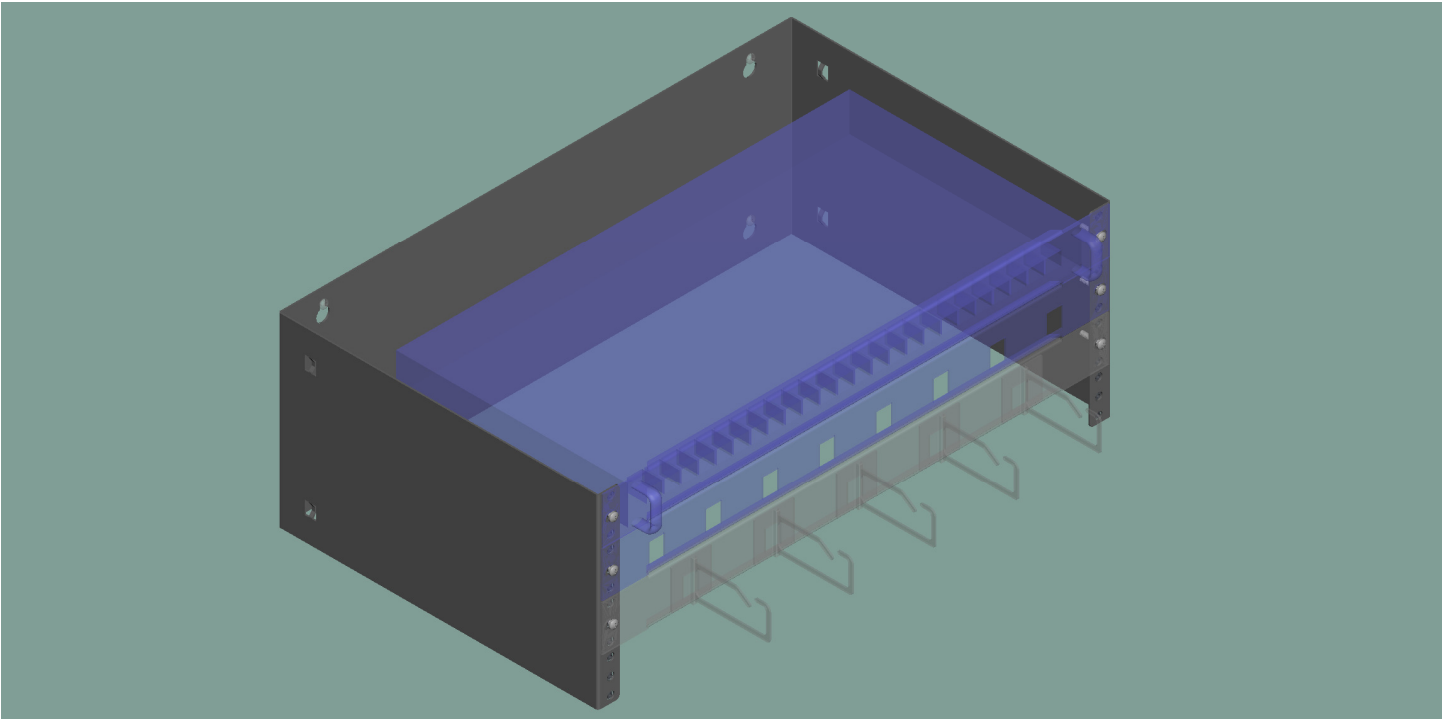

## PRACTICAL QUALITY SYSTEMS

*Fast Custom Manufacturing - Nationwide Installation Services*

19-12-4U WMB

PN 80650

A 19" wall mountable equipment rack that is 12" deep and has 4U of rack space

## A 19" wall mountable equipment rack that is 12" deep and has 4U of rack space

### PRODUCT SPECIFICATIONS

- We designed our 19-12-4U WMB 19" wall rack mount bracket to support network switches or other equipment up to 12" deep.
- The 19-12-4U WMB has 4U's (or equipment units) of standard 19" rack mounting space. That's enough to support a standard network data switch, a 24 port network patch panel, a cable management detail and still have 1U of rack space open.
- The 19-12-4U WMB wall rack mount bracket includes several convenient integral cable tie points along the back.
- Use with our optional WRS18-10 wire rack shelf that is 10" deep, and is the perfect location to install peripheral devices such as network switches, hubs, modems, router, etc. that are NOT rack mountable. The WRS18-10 wire rack shelf is designed to attach directly to the wall either above or below the WMB 19-12-4U 19" wall rack mount bracket.
- Add an optional 8P1UKPP 8 port patch panel with standard RJ11 jacks to create a patch panel for all of your telephone cabling and install all of your peripheral components such as modems, routers, etc. in the adjacent WRS18-10 wire rack shelf for a totally organized data / telecom center.