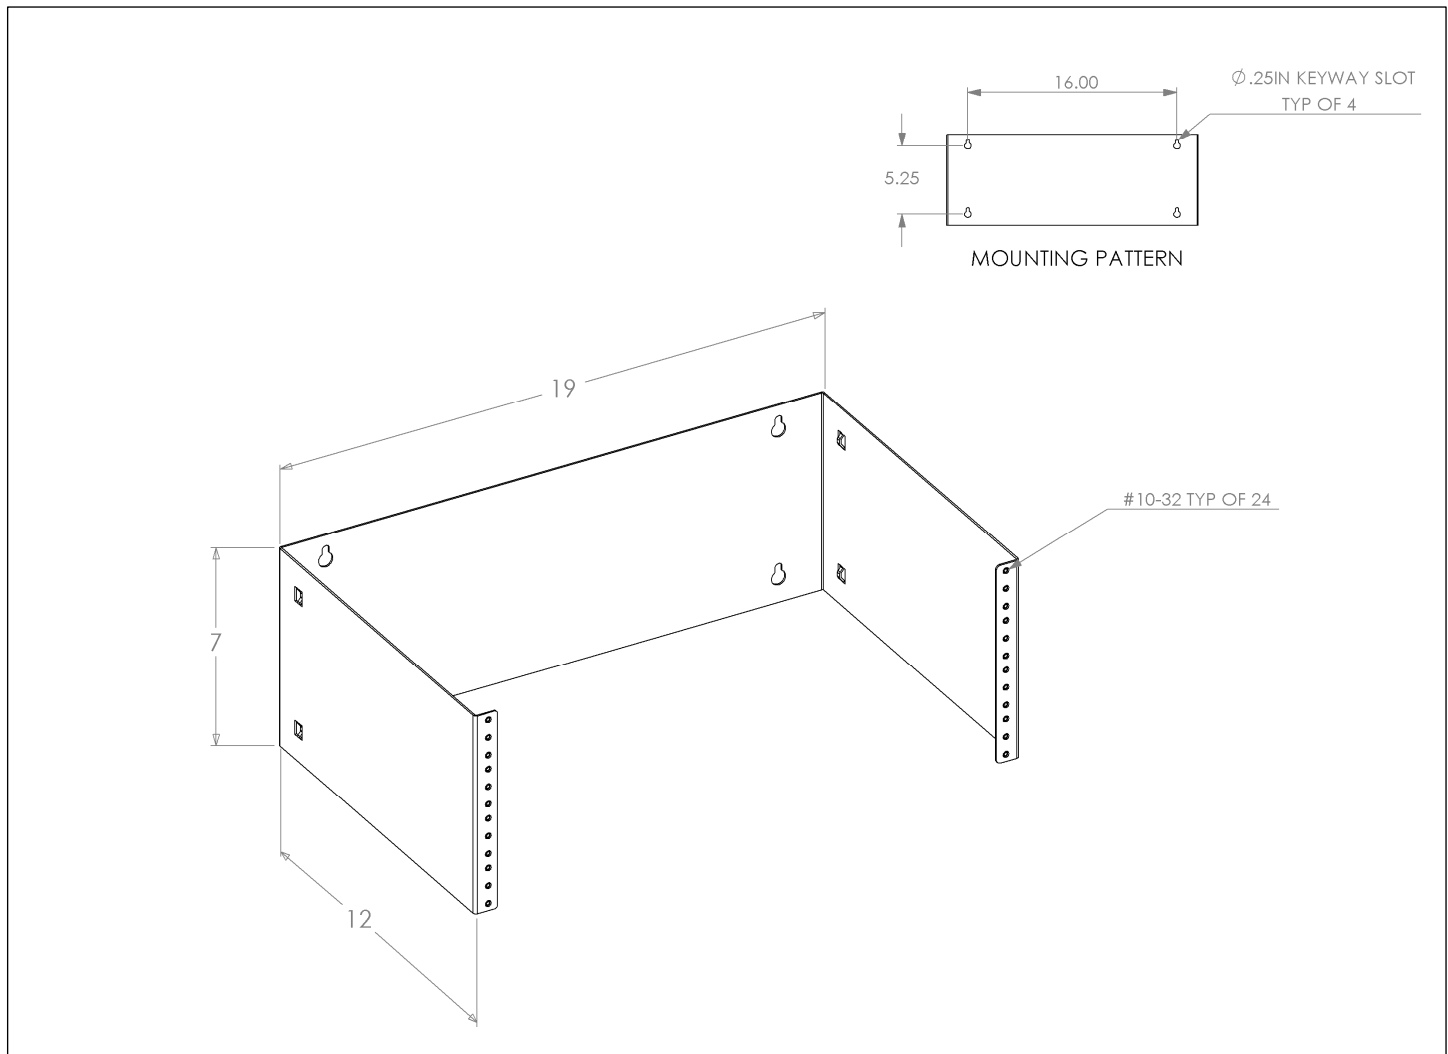

## PRACTICAL QUALITY SYSTEMS

*Fast Custom Manufacturing - Nationwide Installation Services*

19-12-4U WMB

PN 80650

A 19" wall mountable equipment rack that is 12" deep and has 4U of rack space

## A 19" wall mountable equipment rack that is 12" deep and has 4U of rack space

### PRODUCT SPECIFICATIONS

- We designed our 19-12-4U WMB 19" wall rack mount bracket to support network switches or other equipment up to 12" deep.
- The 19-12-4U WMB has 4U's (or equipment units) of standard 19" rack mounting space. That's enough to support a standard network data switch, a 24 port network patch panel, a cable management detail and still have 1U of rack space open.
- The 19-12-4U WMB wall rack mount bracket includes several convenient integral cable tie points along the back.
- Use with our optional WRS18-10 wire rack shelf that is 10" deep, and is the perfect location to install peripheral devices such as network switches, hubs, modems, router, etc. that are NOT rack mountable. The WRS18-10 wire rack shelf is designed to attach directly to the wall either above or below the WMB 19-12-4U 19" wall rack mount bracket.
- Add an optional 8P1UKPP 8 port patch panel with standard RJ11 jacks to create a patch panel for all of your telephone cabling and install all of your peripheral components such as modems, routers, etc. in the adjacent WRS18-10 wire rack shelf for a totally organized data / telecom center.