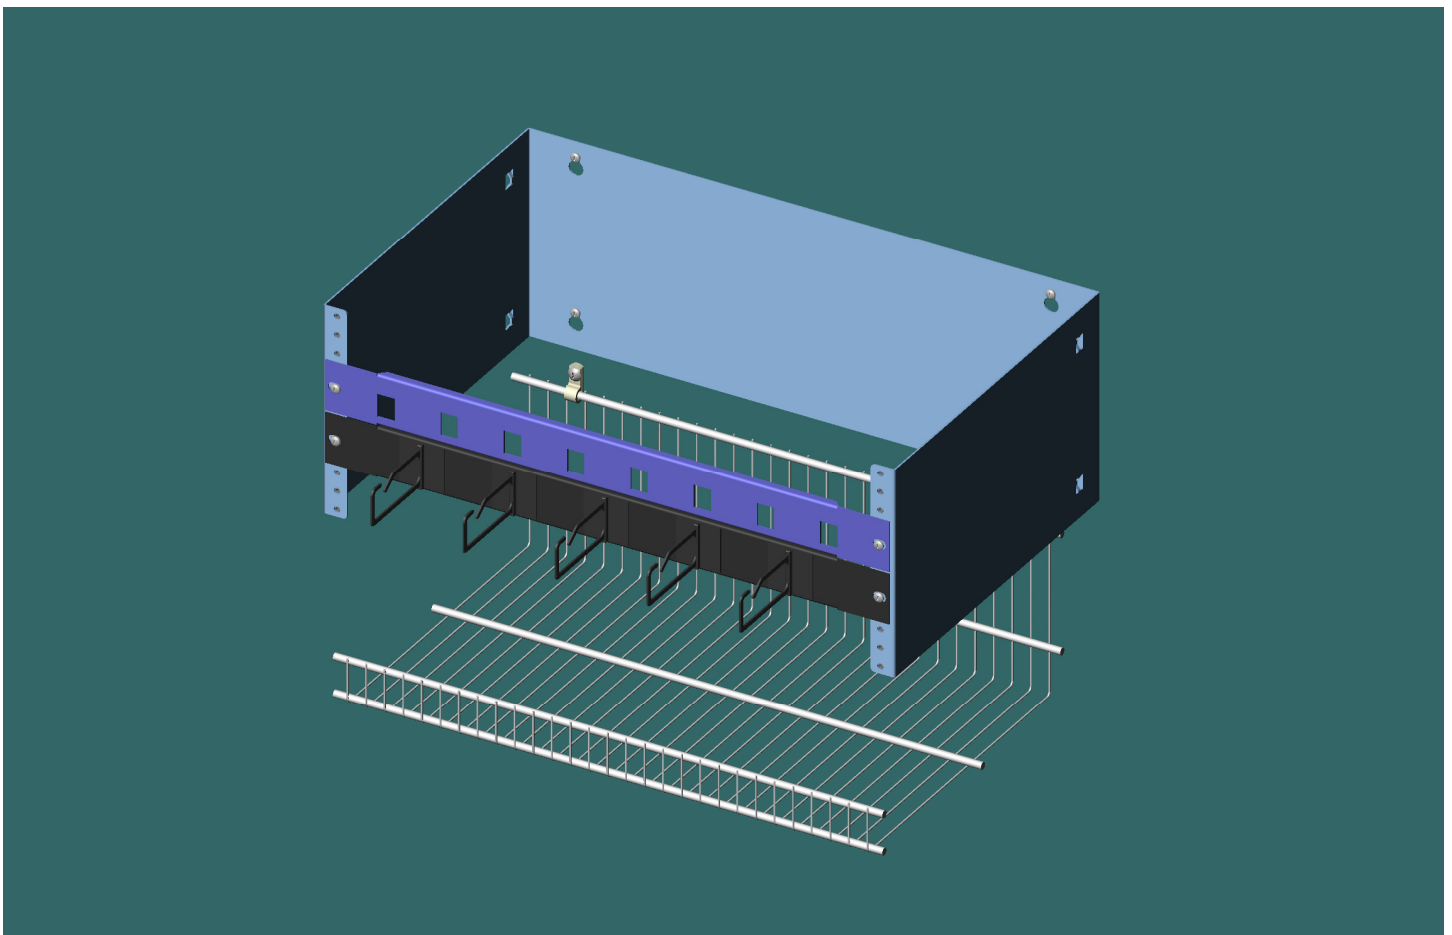

## PRACTICAL QUALITY SYSTEMS

*Fast Custom Manufacturing - Nationwide Installation Services*

WMDTK

PN 80775

A 19" wall mountable support system designed as a kit to create a complete Data / Telecom center for smaller systems

## A 19" wall mountable support system designed as a kit to create a complete Data / Telecom center for smaller systems

### PRODUCT SPECIFICATIONS

Our Wall Mount Data Telecom Kit is designed to create a complete Data / Telecom center for smaller systems. It includes the following components which are also available separately:

- 19-12-4U: A 19" wall mount bracket with 4U of rack space that will support network switches up to 12" deep.
- WRS18: A Wire rack shelf unit which is 18" wide and 10" deep to support network switches, hubs, modems, routers or other small equipment which are not rack mountable.
- 8P1UKPP: A 19" 1U patch panel with 8 port openings that accept any keystone standard jacks or inserts. It includes: a Telecom Jack Kit, 8 RJ11 telephone keystone jacks and bezels that create a "Telecom" patch panel right next to your network patch panel for all of the telephone line connections that support outboard PC modems, back up Credit card modems, and T1 or DSL uplink services.
- CM-19-1U: A cable management unit with cable routing that fits one "U" of standard 19" rack space.