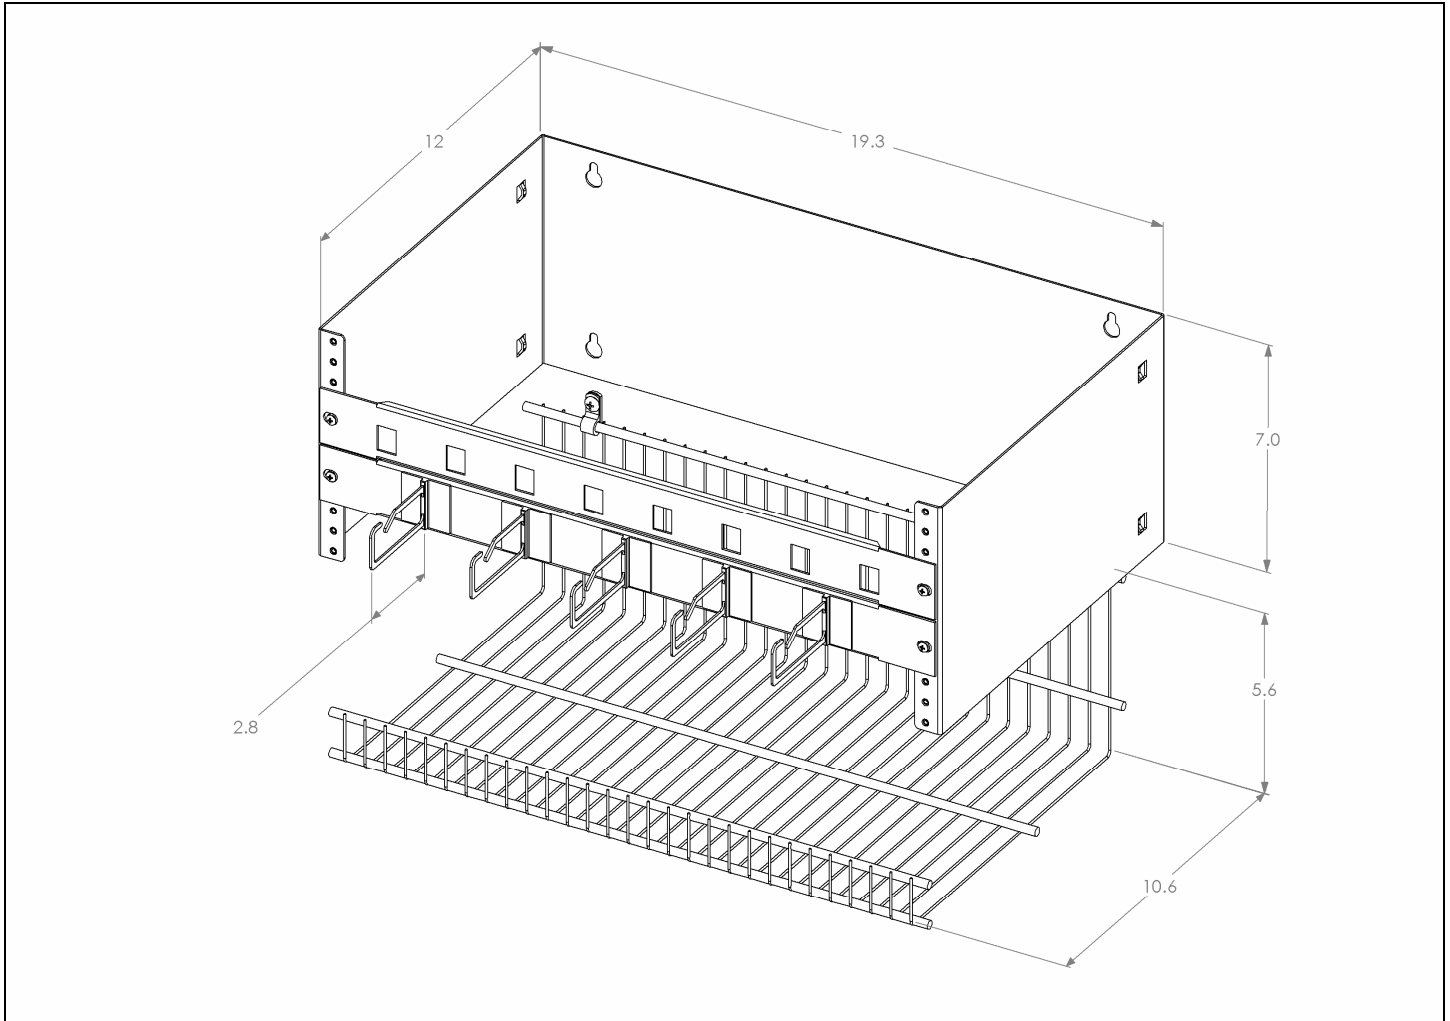

## PRACTICAL QUALITY SYSTEMS

*Fast Custom Manufacturing - Nationwide Installation Services*

WMDTK

PN 80775

A 19" wall mountable support system designed as a kit to create a complete Data / Telecom center for smaller systems

## A 19" wall mountable support system designed as a kit to create a complete Data / Telecom center for smaller systems

### PRODUCT SPECIFICATIONS

Our Wall Mount Data Telecom Kit is designed to create a complete Data / Telecom center for smaller systems. It includes the following components which are also available separately: