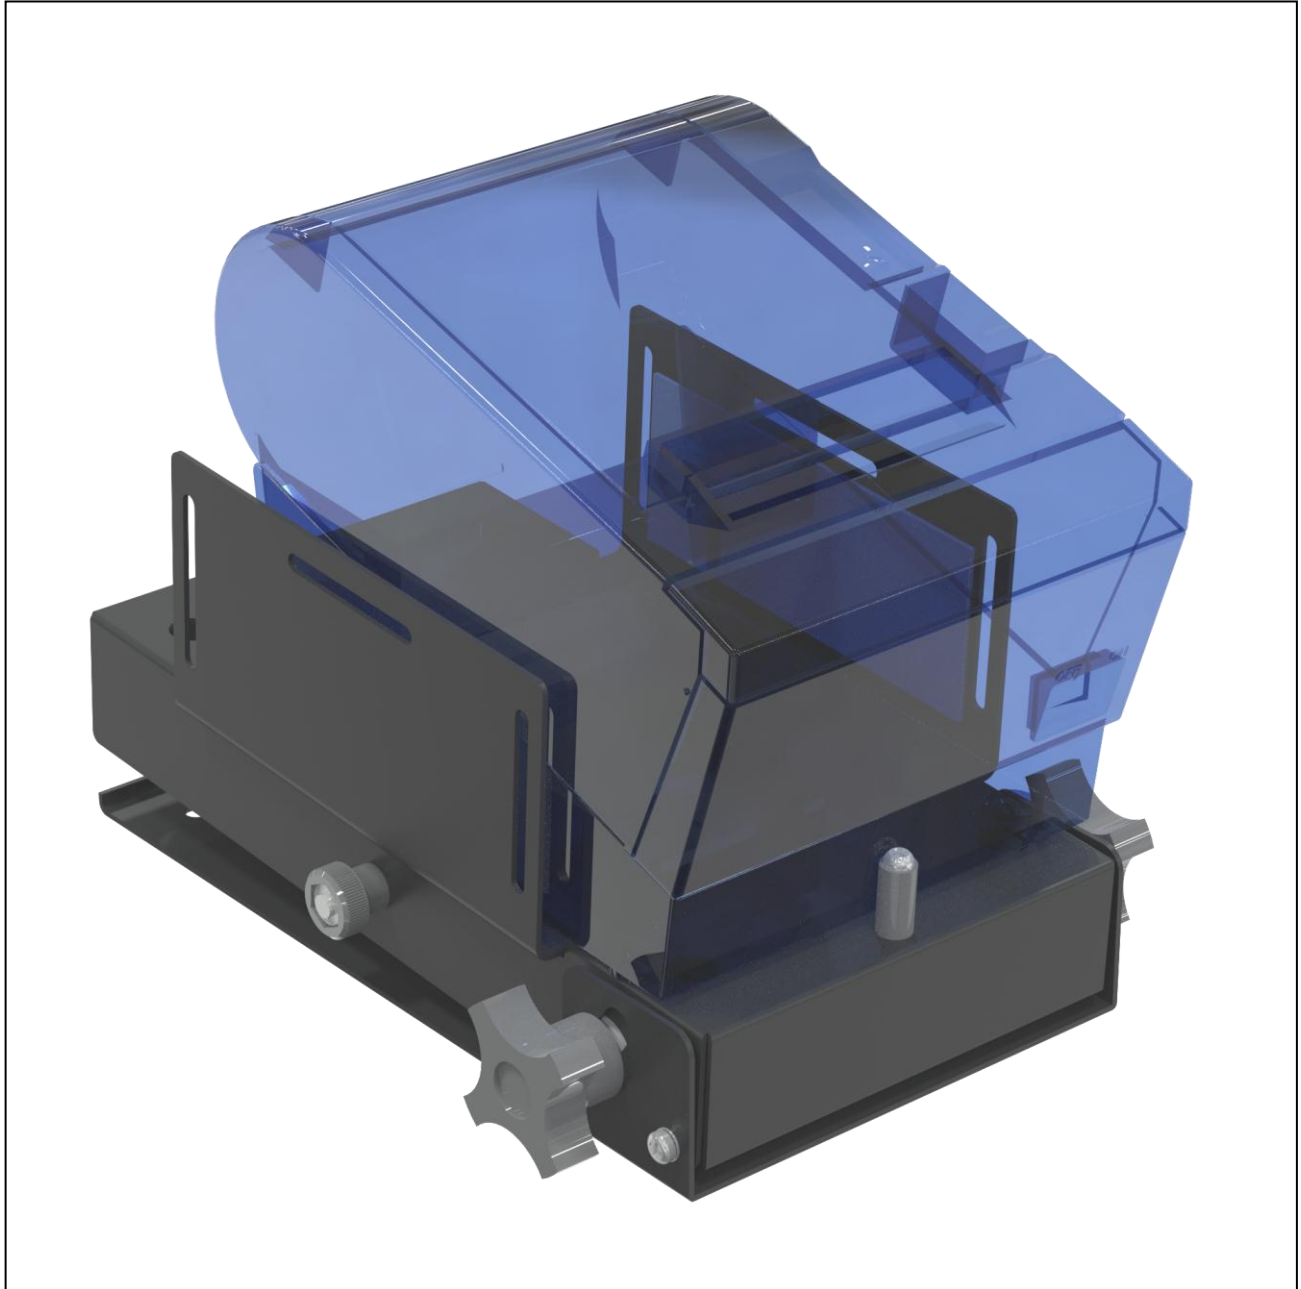

PQS

PRACTICAL QUALITY SYSTEMS
Fast Custom Manufacturing - Nationwide Installation Services

Universal Printer Mounting Tray PN 80300

MOUNTING OPTIONS:

- All of our screen pan tilt heads as well as our *Universal Printer & Keyboard Mounting Tray* assemblies can be used with any of the following mounting systems.