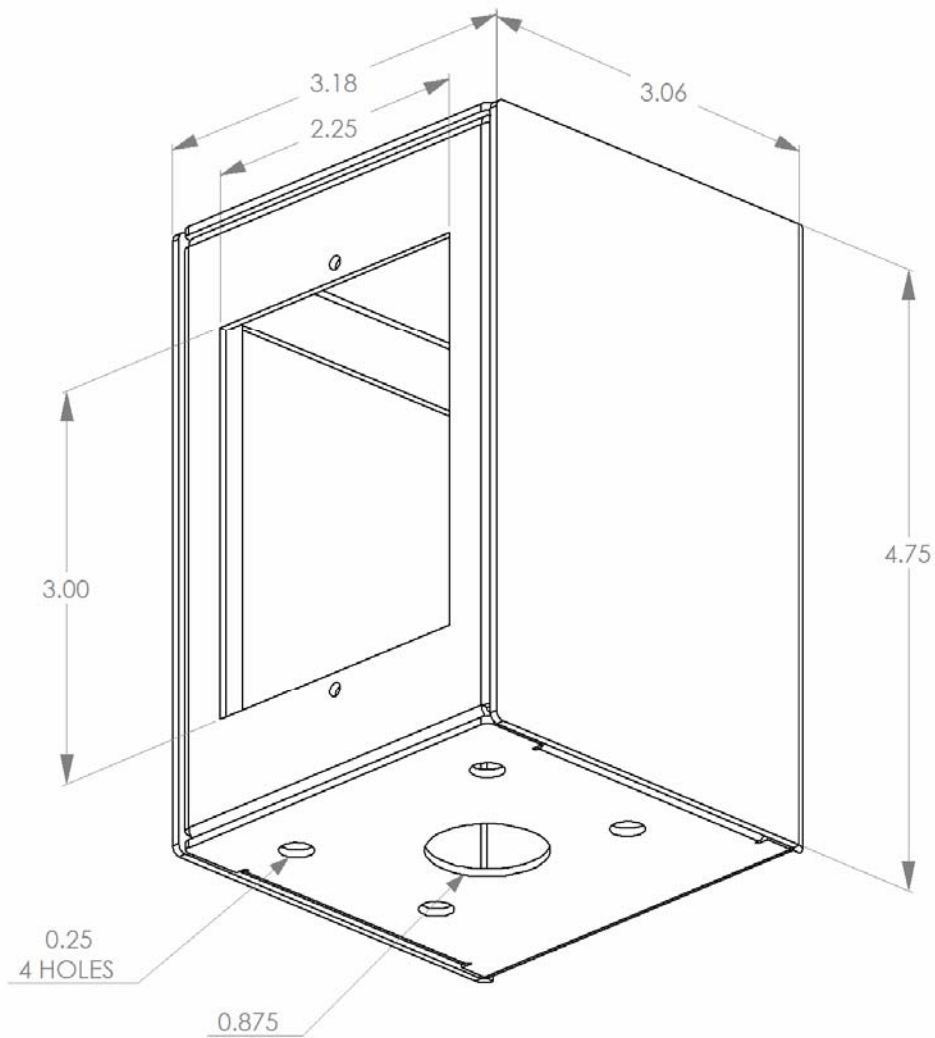

PQS

PRACTICAL QUALITY SYSTEMS
Fast Custom Manufacturing - Nationwide Installation Services

Single Gang Monument SS PN 50158

Single Gang Monument SS PN 50158

PRODUCT SPECIFICATIONS

- Electrical Enclosure constructed completely out of high quality Stainless Steel to resist corrosion