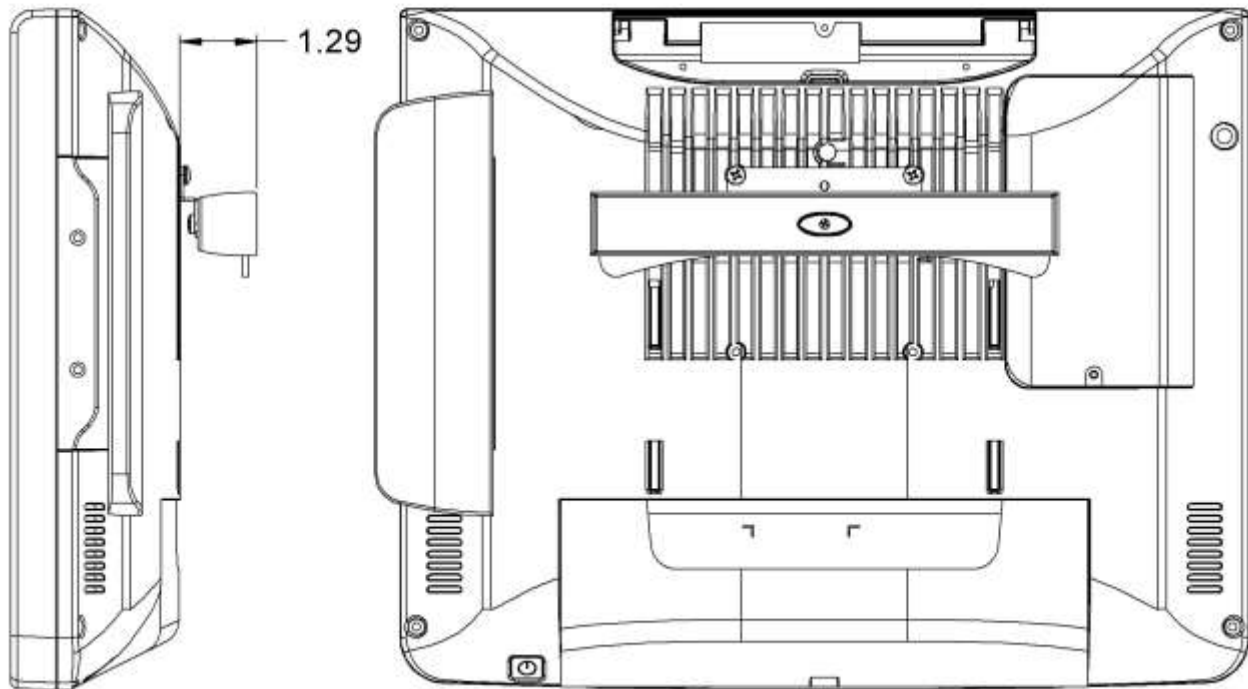

PQS

PRACTICAL QUALITY SYSTEMS
Fast Custom Manufacturing - Nationwide Installation Services

Partner Tech Sp-800 Speaker Bar Mounting Kit PN 80991

Partner Tech Sp-800 Speaker Bar Mounting Kit PN 80991**PRODUCT SPECIFICATIONS**

- This wall mount can be used as a universal support system for our speaker bar for all VESA compatible monitors, touchscreens and terminals for Point of Sale / POS, Kitchen Display Systems / KDS in commercial kitchens, retail, restaurants, offices, industry, shops, medical, maritime, schools, laboratory and many other applications.
- Speaker Bar Mounting Bracket attaches to the back of the Partner Tech SP-800 Terminal with two (2) M4 Screws (included).
- The mounting bracket can be mounted pointing upwards or downwards.