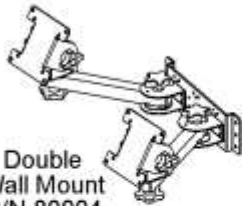

Double
Wall Mount
P/N 80004