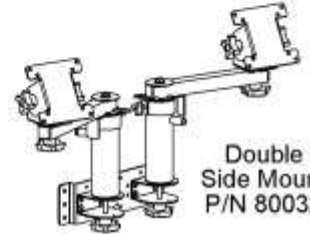

Double
Side Mount
P/N 80032