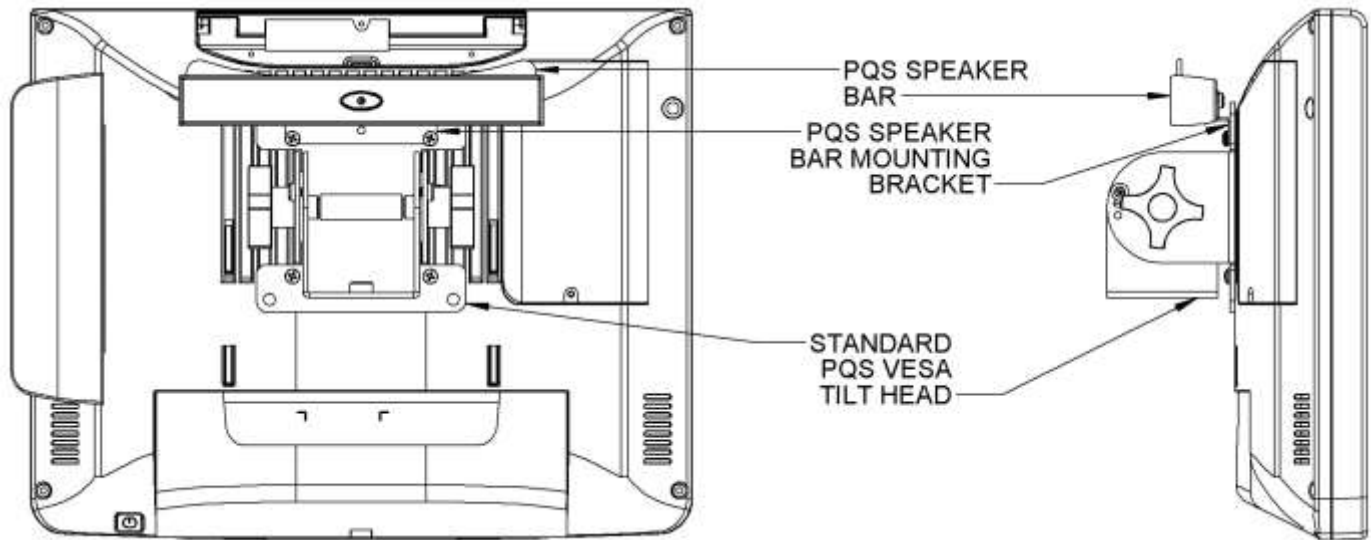

PQS

PRACTICAL QUALITY SYSTEMS
Fast Custom Manufacturing - Nationwide Installation Services

Partner Tech Sp-800 Speaker Bar Mounting Kit PN 80991

Partner Tech Sp-800 Speaker Bar Mounting Kit PN 80991**PRODUCT SPECIFICATIONS**

- This wall mount can be used as a universal support system for our speaker bar for all VESA compatible monitors, touchscreens and terminals for Point of Sale / POS, Kitchen Display Systems / KDS in commercial kitchens, retail, restaurants, offices, industry, shops, medical, maritime, schools, laboratory and many other applications.
- Speaker Bar Mounting Bracket attaches to the back of the Partner Tech SP-800 Terminal with two (2) M4 Screws (included).
- The mounting bracket can be mounted pointing upwards or downwards.