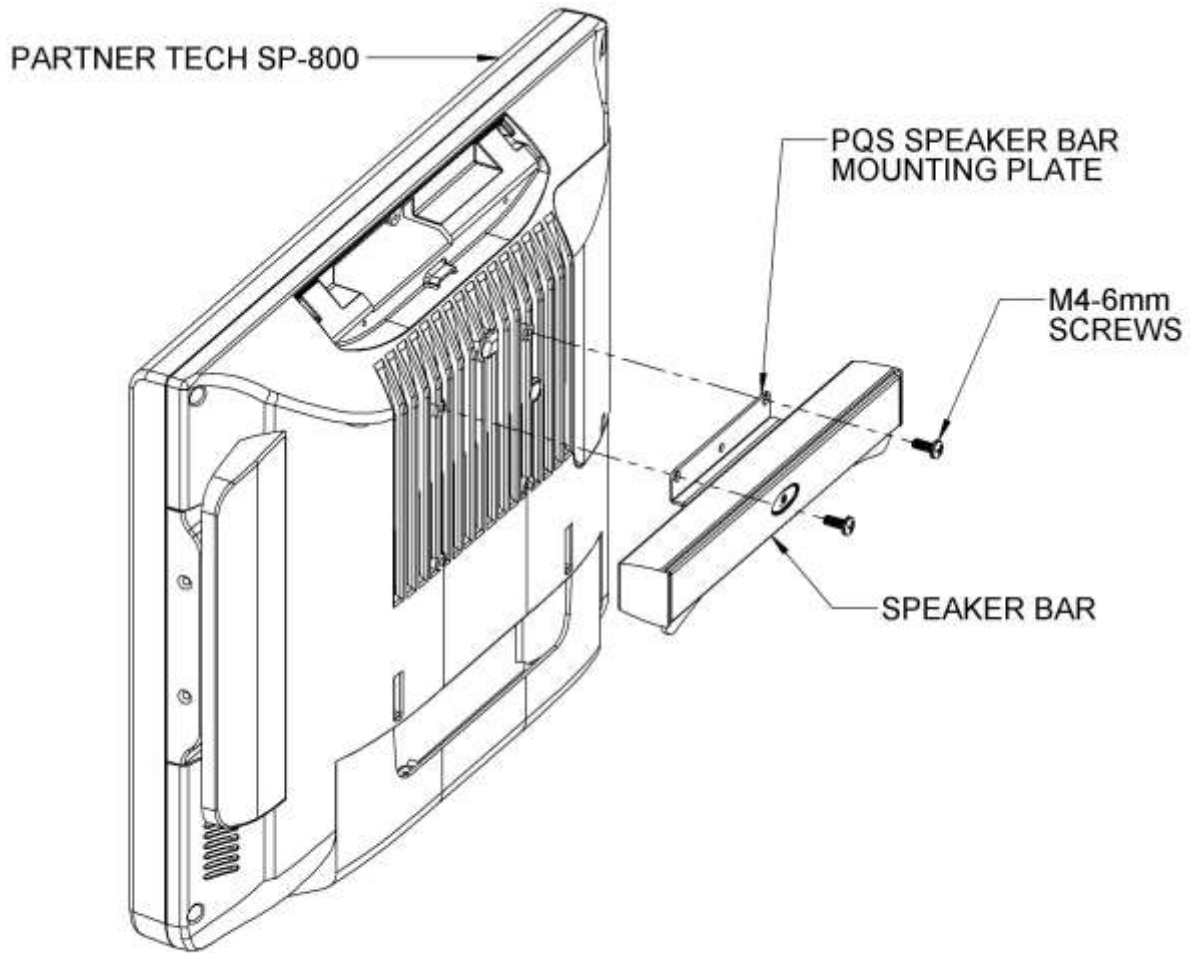

PQS

PRACTICAL QUALITY SYSTEMS
Fast Custom Manufacturing - Nationwide Installation Services

Partner Tech Sp-800 Speaker Bar Mounting Kit PN 80991

Partner Tech Sp-800 Speaker Bar Mounting Kit PN 80991**PRODUCT SPECIFICATIONS**

- This wall mount can be used as a universal support system for our speaker bar for all VESA compatible monitors, touchscreens and terminals for Point of Sale / POS, Kitchen Display Systems / KDS in commercial kitchens, retail, restaurants, offices, industry, shops, medical, maritime, schools, laboratory and many other applications.
- Speaker Bar Mounting Bracket attaches to the back of the Partner Tech SP-800 Terminal with two (2) M4 Screws (included).
- The mounting bracket can be mounted pointing upwards or downwards.