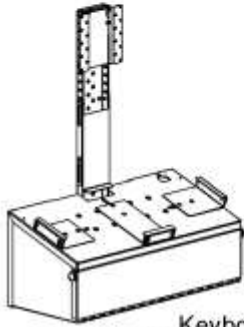

• Partner Tech Sp-800 Speaker Bar Mounting Kit PN 80991

OTHER MOUNTING OPTIONS:

- All of our screen pan and tilt heads can be used with any of the following mounting systems.

Wall Mount
P/N 80000

Countertop Mount
P/N 80080

Side Mount
P/N 80021

Under Countertop
P/N 80200

Screen Shelf
Edge Mount
P/N 80912

Extendable
Wall Mount
P/N 80005

Multi Screen Flat
Wall Mounting Bar
P/N 80911

Flat Wall
Mount
P/N 80910

Keyboard and
Screen Wall Mount System
P/N 82000

Countertop Mount
P/N 80620

Keyboard
Wall Mount
P/N 80010

Double
Side Mount
P/N 80032

Double
Wall Mount
P/N 80004

Double
Extendable
Wall Mount
P/N 80007

Double Countertop
Mount
P/N 80089

Double Under
Counter Mount
P/N 80203