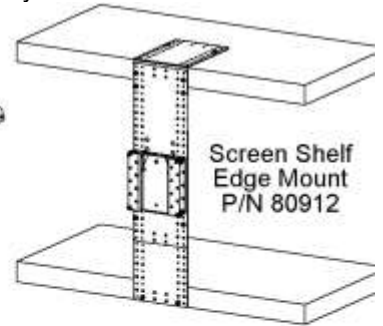

- This wall mount can be used as a universal support system for our speaker bar for all VESA compatible monitors, touchscreens and terminals for Point of Sale / POS, Kitchen Display Systems / KDS in commercial kitchens, retail, restaurants, offices, industry, shops, medical, maritime, schools, laboratory and many other applications.
- Speaker Bar Mounting Bracket attaches to the back of the Partner Tech SP-800 Terminal with two (2) M4 Screws (included).
- The mounting bracket can be mounted pointing upwards or downwards.

• Partner Tech Sp-800 Speaker Bar Mounting Kit PN 80991

OTHER MOUNTING OPTIONS:

- All of our screen pan and tilt heads can be used with any of the following mounting systems.

Wall Mount
P/N 80000

Countertop Mount
P/N 80080

Side Mount
P/N 80021

Under Countertop
P/N 80200

Screen Shelf
Edge Mount
P/N 80912

Extendable
Wall Mount
P/N 80005

Multi Screen Flat
Wall Mounting Bar
P/N 80911

Flat Wall
Mount
P/N 80910

Keyboard and
Screen Wall Mount System
P/N 82000